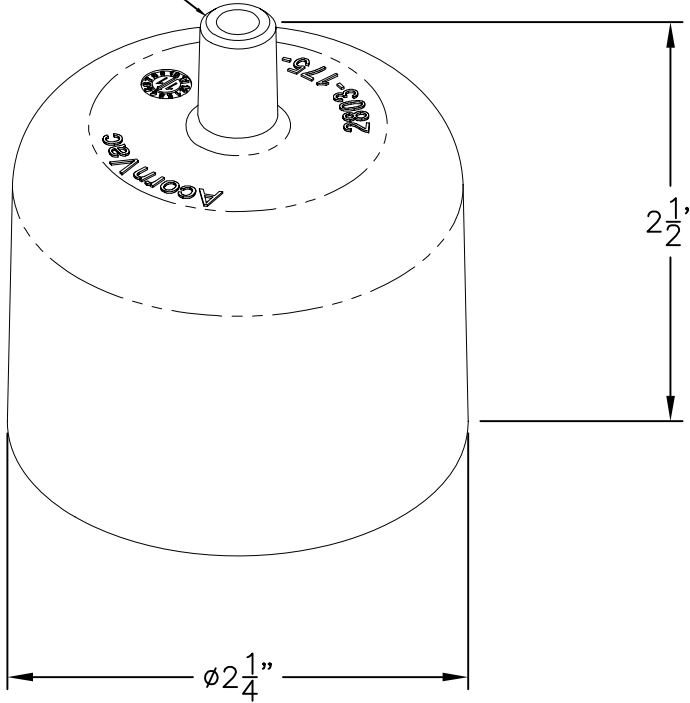

NIPPLE FOR 1/4" ID
TUBING CONNECTION.

ACCUMULATOR SENSOR PORT CAP

Accumulator Sensor Port PVC Cap has socket for assembly to 1-1/2" pipe and nipple for 1/4" ID tubing connection.

ITEM	QTY.	MODEL NO.	FULL			
		ACCUMULATOR SENSOR PORT CAP	 ACORN VAC, INC 13818 OAKS AVENUE, CHINO, CA 91710 (800) 591-9920 - FAX (909) 902-5041			
JOB						
LOCATION						
ARCH.			DATE	REVISION	DRN. BY	DWG. NO.
M.E.			05/02/12		JMT	2803-175-199

DIMENSIONS ARE SUBJECT TO MANUFACTURERS TOLERANCE AND CHANGE WITHOUT NOTICE. WE CAN ASSUME NO RESPONSIBILITY FOR USE OF SUPERSEDED OR VOID DATA. THIS PRINT IS CONFIDENTIAL AND IS LOANED FOR MUTUAL ASSISTANCE. IT IS NOT TO BE FORWARDED TO OTHER PARTIES NOR REPRINTED IN ANY FORM WITHOUT OUR WRITTEN PERMISSION.